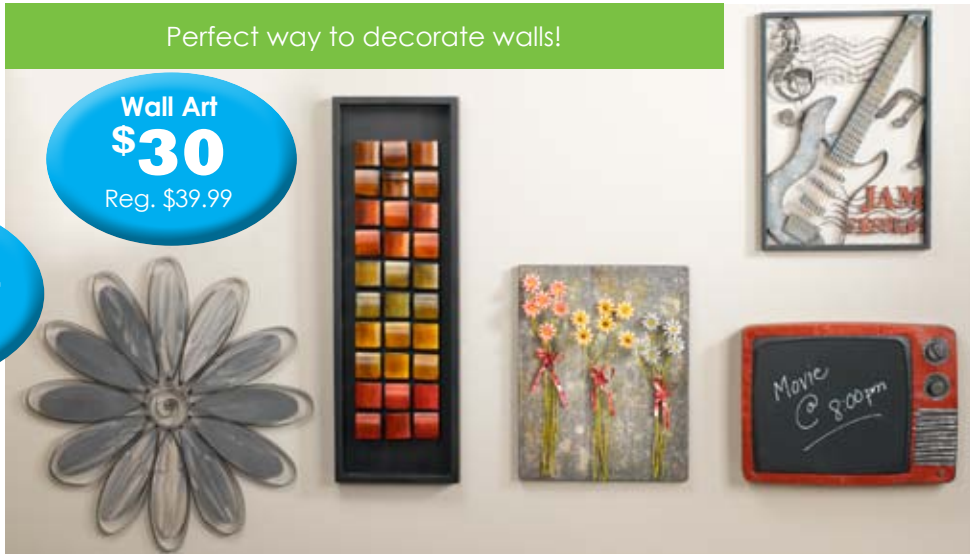

Beautiful styles to choose from!

Select Lanterns
25% off
reg. price
Reg. \$19.99 - \$39.99

Perfect way to decorate walls!

Wall Art
\$30
Reg. \$39.99

Sizes:
11" x 14"
16" x 20"
18" x 24"
24" x 36"

Visage Frames
40% off
reg. price
Reg. \$12.99-\$49.99

Simple Floral Arranging

Liven Up Your Living Area

Pick Your Branches

32" - 50"

Mix & Match
Floral Branches
Reg. \$6.99 - \$19.99

30% off
reg. price

Eternal Spring

Lighted Branch, 19"
Reg. \$29.99 **\$19⁹⁷**