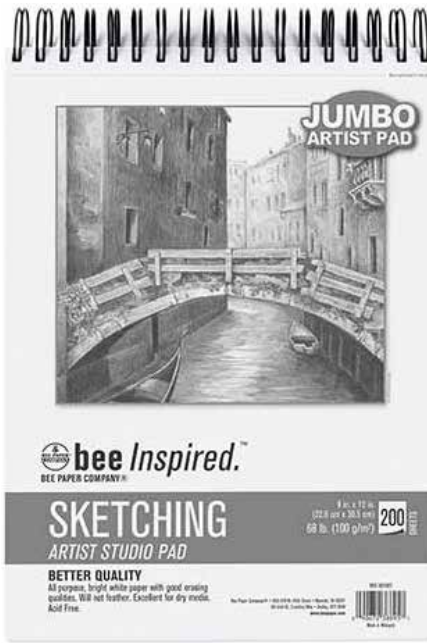

Mini Books, Toys & Activity Kits  
**\$7.95 - \$14.95**

Finger Puppets  
reg. \$7.99 | **\$6.47**

Nee-Doh  
reg. \$2.49 - 5.99 | **\$1.97 - \$4.97**

Gel Pens, 12 Ct.  
Pastel or Glitter  
reg. \$5.99 | **\$4.97**

Voyager Watercolor  
Complete Travel Set  
reg. \$32.99 | **\$14.97**

Notebooks, Lined Or Unlined  
reg. \$9.99 | **\$6.00**

Mini Journal, 3"x4"  
Unlined, 80 pgs  
reg. \$7.95 | **\$2.97**

Jumbo Mixed Media Pad, 120 pgs.  
reg. \$29.99 | **\$19.97**